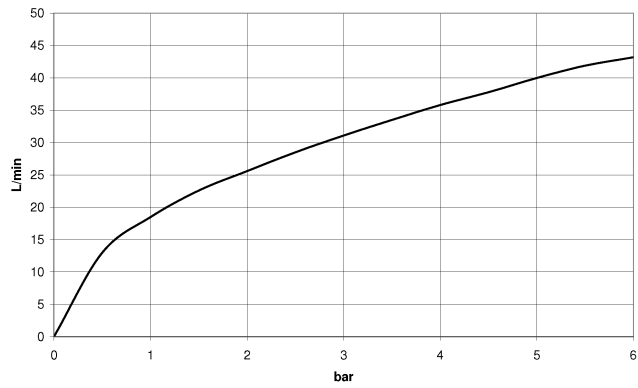

EDITION PRO Wall elbow - Chrome

28 490 626

- 3/8" shower outlet
- rosette Ø 60 mm
- 1/2" connection
- inherently safe from back flow.

	Chrome	28 490 626-00
	Matte Black	28 490 626-33
	Brushed Chrome	28 490 626-93

EDITION PRO Wall elbow - Chrome

28 490 626

mm [inches]

Flow rate chart

EDITION PRO Wall elbow - Chrome

28 490 626

Parts for other finishes can be found here: [Matte Black](#)

Spare parts list

No.	Item Number	Name	Quantity used	Delivery time
1	90 24 03 280 00 90	nipple	1	2
2	09 30 30 037 90	screw	1	2
3	09 27 66 016-00	rosette	1	60
4	09 31 11 112 90	pin	1	60
5	09 16 01 023 90	ring	1	2
6	09 23 01 131 90	back-flow preventer	1	2
7	09 30 30 113 20 90	screw	1	2
8	09 14 10 001 90	seal	1	2
9	09 18 40 216 90	sleeve	1	2
10	09 11 03 124-00	connection	1	10
11	09 14 10 213 90	seal	1	2
12	09 24 03 279-00	nipple	1	10
13	90 21 02 069 00-00	cover	1	10